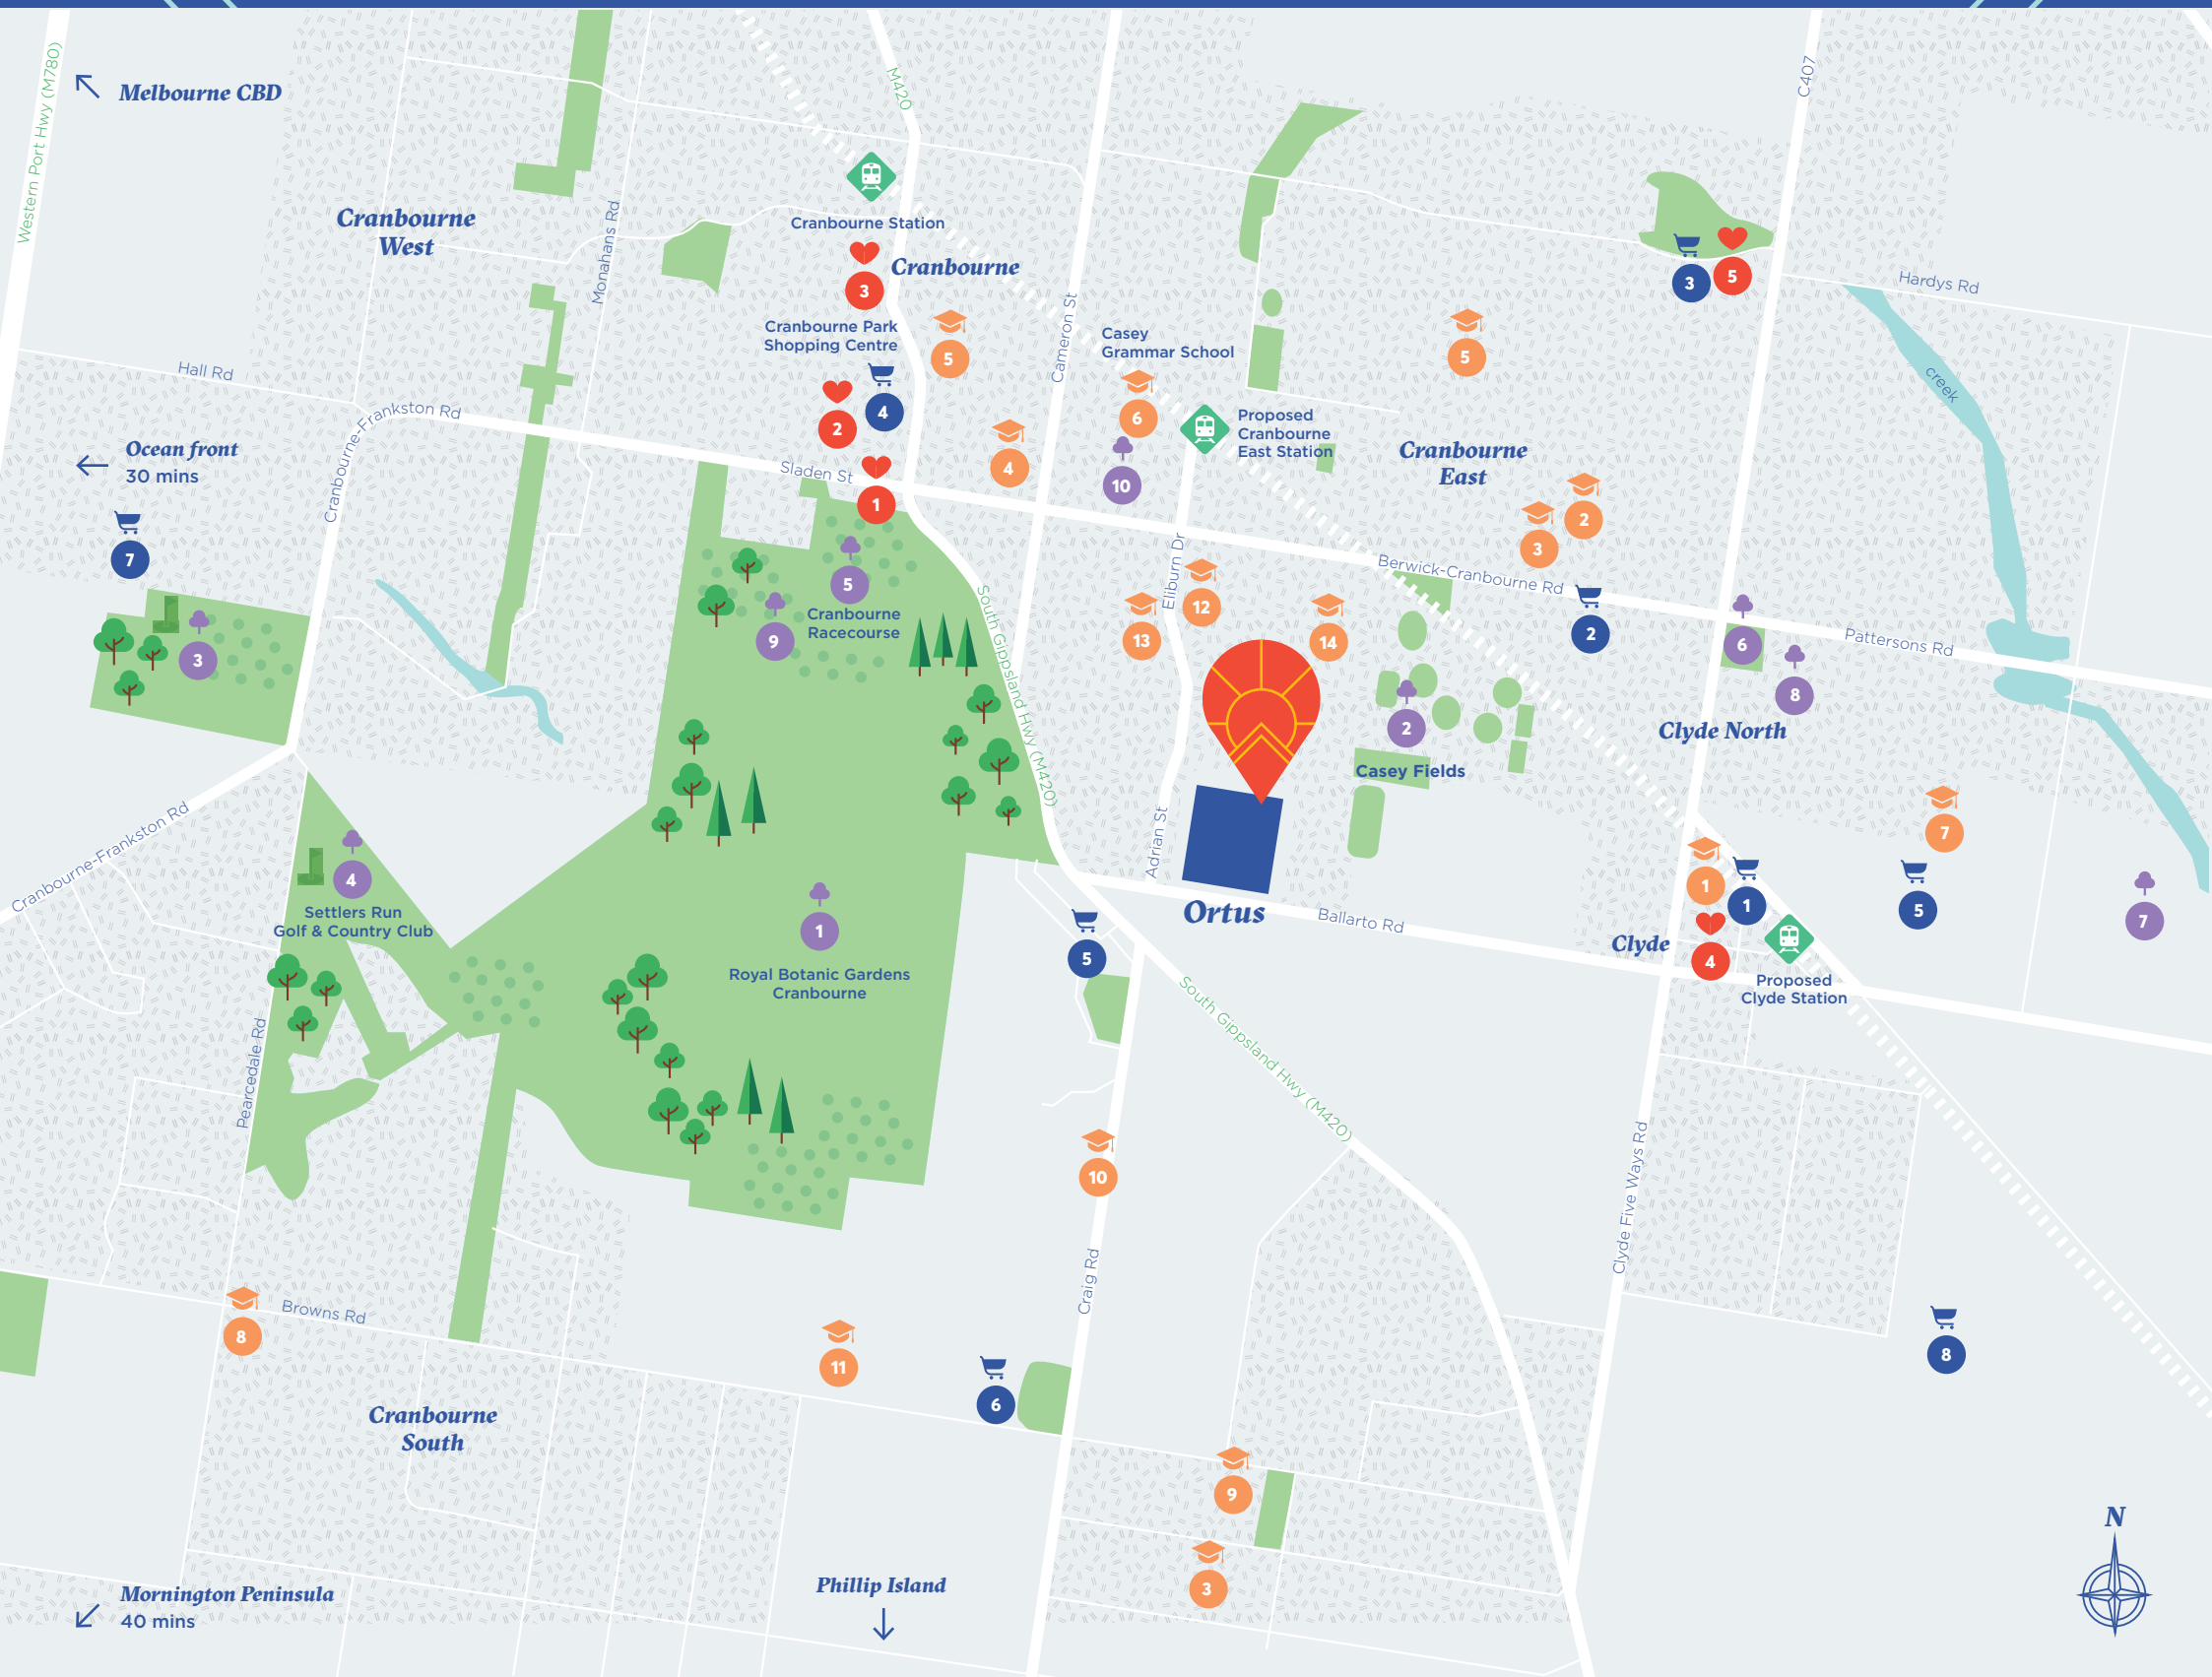

ORTUS

AT CRANBOURNE EAST

Transport

Cranbourne Station
 Proposed Clyde Station
 South Gippsland Hwy
 Western Port Hwy
 Proposed Cranbourne East Station

Health

1. Monash Health - Cranbourne Integrated Care Centre
2. Cranbourne Park Family Care Clinic
3. Casey Medical Centre Cranbourne
4. Valetta Street Medical Centre
5. Clyde North Medical Centre

Schools

1. Clyde Primary School
2. St. Peter's Clyde North Campus
3. St. Thomas the Apostle Catholic Primary School
4. Cranbourne Primary School
5. Cranbourne Secondary College
6. Casey Grammar School
7. Proposed Government School
8. Cranbourne South Primary
9. Devon Meadows Primary School
10. Future Childcare Centre
11. Botanic Ridge Primary School
12. Bluebird Early Education Casey Fields
13. Casey Fields Primary School
14. One Early Education Centre

Shopping

1. Clyde Village Store
2. Shopping on Clyde
3. Selandra Rise Shopping Centre
4. Cranbourne Park Shopping Centre
5. Proposed Local Town Centre
6. Future Coles & Shopping Village
7. Clarinda Village
8. Arnotts Vegetable Farm

Sport & Leisure

1. Royal Botanic Gardens Cranbourne
2. Casey Fields
3. Ranfurly Golf Club
4. Settlers Run Golf Course
5. Cranbourne Racecourse
6. Clyde Recreation Reserve
7. Proposed Indoor Sports Facility
8. Proposed Sports Fields
9. Cranbourne Turf Club
10. Casey RACE